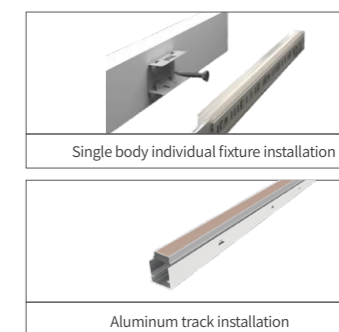

Installation Method

YD-RT14W (YB)

Product Photo	Size (mm)	Voltage	Power	LED Color	CCT	Control Method	Beam Angle
		DC24V	10W/m	W	3000K	ON/OFF	110°
		DC24V	12W/m	W	3000K	ON/OFF	110°

YD-RT18W (YB1)

Product Photo	Size (mm)	Voltage	Power	LED Color	CCT	Pixel/m	Control Method	Beam Angle
		DC24V	10W/m	W	3000K	8	SPI	110°
		DC24V	10W/m	RGB	/	8	SPI	110°