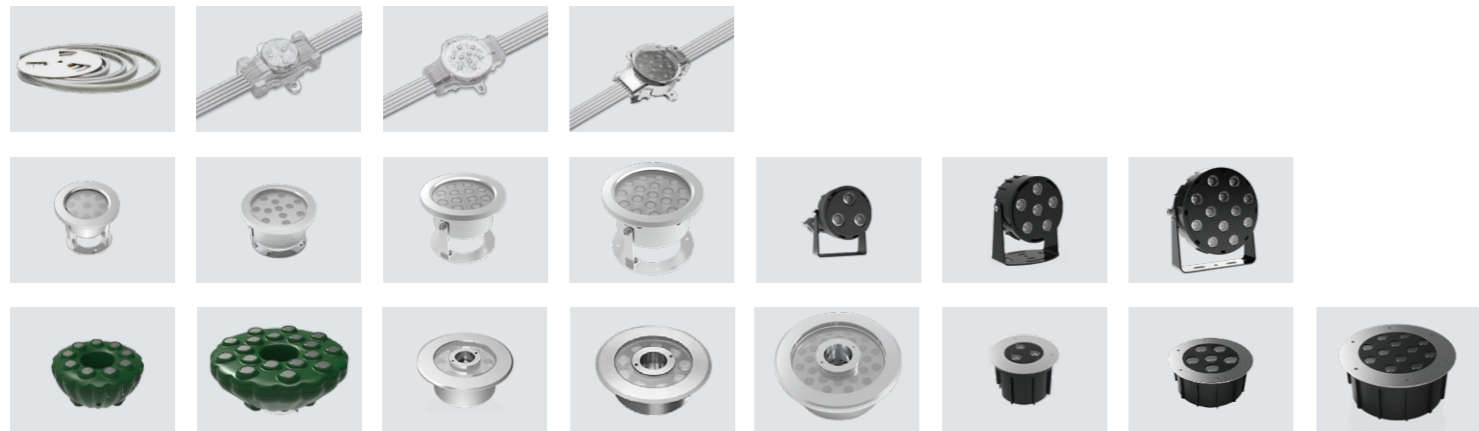

Underwater Wall Lights

LED Underwater Lights

Control Method: ON/OFF, SPI, DMX512, RDM

LED Color: Single Color, Double Color, RGB, RGBW

Fountain Lights