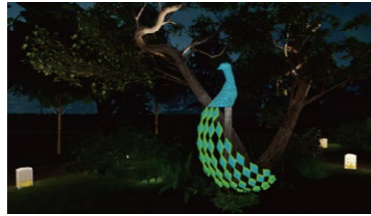

### 3D Printed Creative Light Sculpture

Control Method: ON/OFF - SPI LED Color: Single Color - RGB

Peacock Spreads Its Tail

Dragon Dance

Fish Leaps Over Dragon Gate

Romantic Concentric Chair

Every Year There Is Surplus Wealth and Food