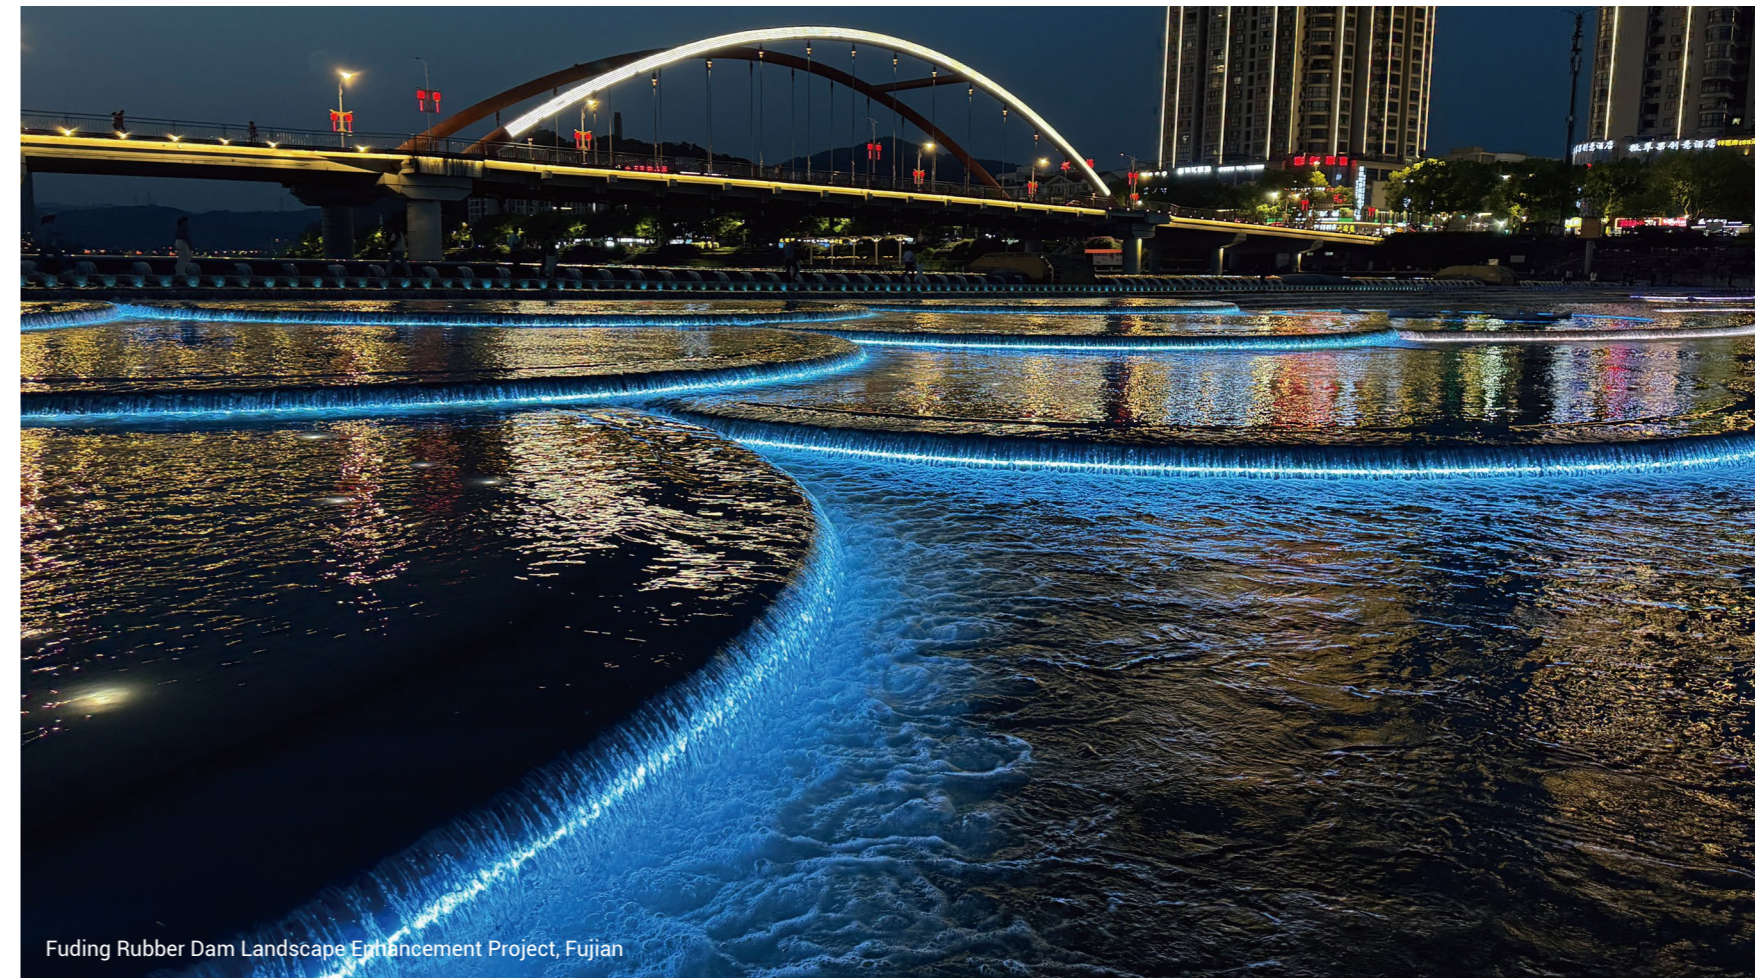

### Underwater and Underground Application

Night Cruise on Wenxiang Lake in Taishun

Nighttime Water Show on Wenxiang Lake in Taishun

Swimming Pool in Hotel, Indonesia

"a lot of fish" Interactive Underwater Installation, Fuzhou