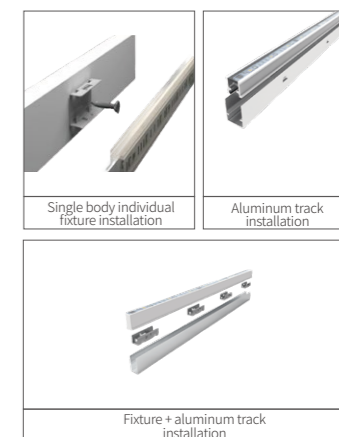

Installation Method

YD-RT16W (YB)

Product Photo	Size (mm)	Voltage	Power	LED Color	CCT	Control Method	Beam Angle
		DC24V	10W/m	W	3000K	ON/OFF	110°
		DC24V	12W/m	W	3000K	ON/OFF	110°