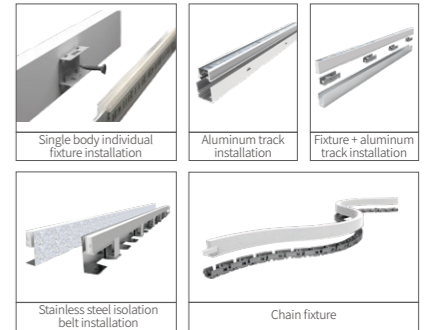

Installation Method

YD-RT13W (YB)

Product Photo	Size (mm)	Voltage	Power	LED Color	CCT	Pixel/m	Control Method	Beam Angle
		DC24V	10W/m	W	3000K	/	ON/OFF	110°
		DC24V	12W/m	W	3000K	/	ON/OFF	110°
		DC24V	14W/m	RGB	/	10	SPI	110°

YD-RT18W (YB)

Product Photo	Size (mm)	Voltage	Power	LED Color	CCT	Pixel/m	Control Method	Beam Angle
		DC24V	15W/m	RGB+W	4000K	8	DMX512	110°

YD-RT18W (YB2)

Product Photo	Size (mm)	Voltage	Power	LED Color	Pixel/m	Control Method	Beam Angle
		DC24V	12W/m	RGB	8	DMX512	110°