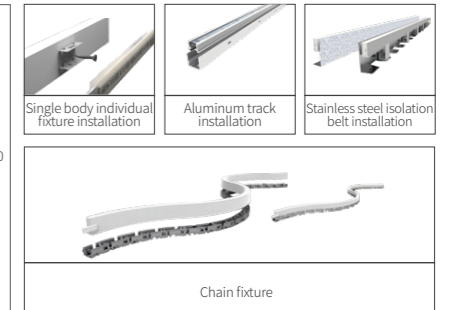

Installation Method

YD-RT13W (YB1)

Product Photo	Size (mm)	Voltage	Power	LED Color	CCT	Pixel/m	Control Method	Beam Angle
		DC24V	10W/m	W	3000K	/	ON/OFF	110°
		DC24V	12W/m	W	3000K	/	ON/OFF	110°
		DC24V	14W/m	RGB	/	10	SPI	110°