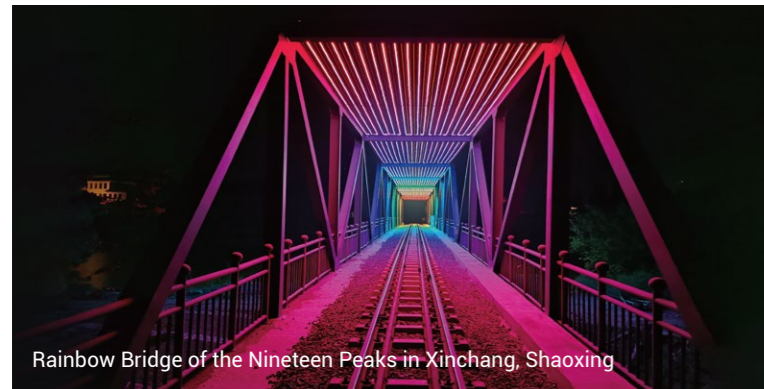

### Tunnel and Corridor Application

Ningbo Xiangshan Tunnel

Lanxi Underground Changhe Scenic Area Slide

Rainbow Bridge of the Nineteen Peaks in Xinchang, Shaoxing

Ice and Snow World Tunnel

Fog Forest Bridge of the Nineteen Peaks in Xinchang, Shaoxing