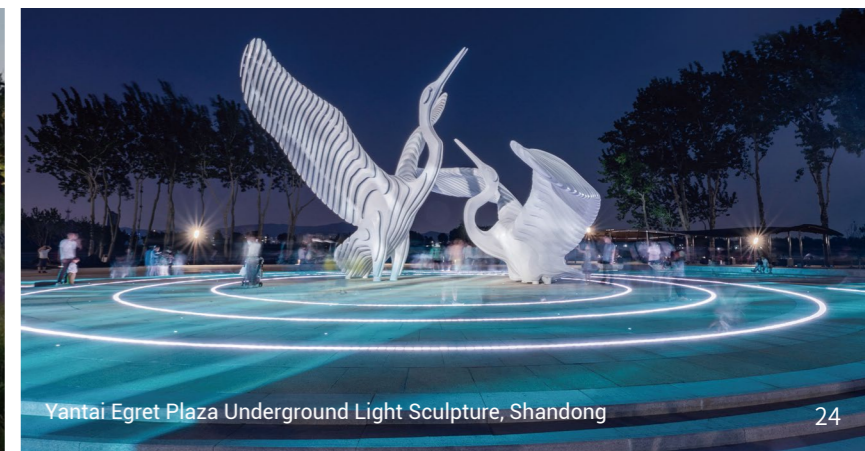

### Underwater and Underground Application

Night Cruise on Wenxiang Lake in Taishun

Nighttime Water Show on Wenxiang Lake in Taishun

Swimming Pool in Hotel, Indonesia

"a lot of fish" Interactive Underwater Installation, Fuzhou

Fuding Rubber Dam Landscape Enhancement Project, Fujian

Asian Games Flower Theme Park Lighting, Hangzhou

Yantai Egret Plaza Underground Light Sculpture, Shandong