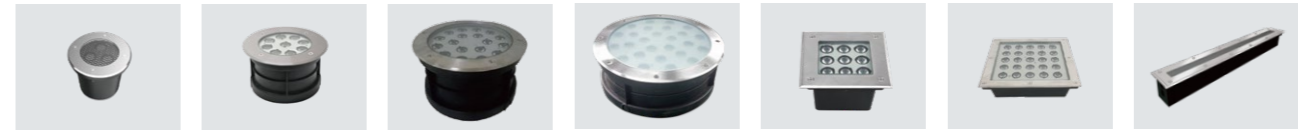

LED Underground Floodlights

Control Method: ON/OFF, DMX512, RDM

LED Color: Single Color, Double Color, RGB, RGBW